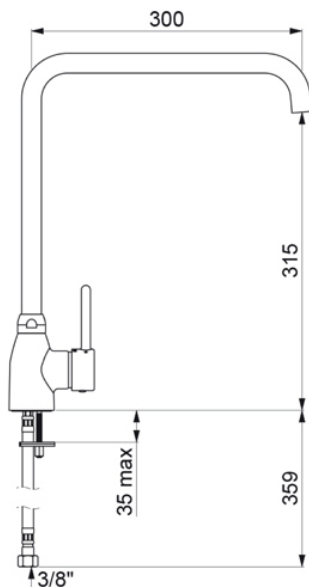

MODEL: **Delabie DLB-5012T6**

DELABIE

Delabie 3/8-inch Mixer tap with Lever control and 300mm Swivel Spout OA 400mm

Pedestal: Single Hole
Mount: Deck mounted
Water feed: Twin
Controls: Lever
Connections: 3/8-inch
Tap type: Monobloc Mixer
Spout: 300mm swivel

FEATURES & BENEFITS

- Deck mounted single hole mixer with swivelling, tubular spout H. 315mm L. 300mm.
- Star-shaped flow straightener.
- Flow rate set at 20 lpm at 3 bar.
- Spout with smooth interior.
- Slimline control lever.
- Chrome-plated body and spout with reinforced fixing via two stainless steel rods and back-nuts.
- Without pop-up waste.
- Body/spout with smooth interior reduces bacteria.
- Supplied with stainless steel braided PEX flexibles F3/8-inch.

TECHNICAL INFO

- Connection(s): F3/8-inch.
- Worktop hole: 34mm.
- Height: 380mm.
- Drop height: 315mm.
- Spout length: 300mm.
- Flow rate: 20 lpm.

MAINTENANCE & CLEANING

Cleaning chrome: Do not use abrasive, chlorine or acid-based cleaning products. Avoid contact with concentrated bleach. Clean with soapy water using a cloth or sponge.

Dimensions are in millimeters. If a Cad file is required please visit www.mechline.com.

MECHLINE DEVELOPMENTS LIMITED

Tel: +44 (0)1908 261511 | Email: info@mechline.com | Web: www.mechline.com