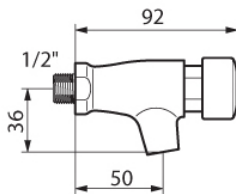

MODEL: **Delabie DLB-1492000**

DELABIE

Tempostop Automatic Shut-Off Push-button bib tap

Controls: Automatic shut-off
Tap type: Time flow

FEATURES & BENEFITS

- Wall-mounted time flow basin tap.
- Time flow ~7 sec.
- Water savings up to 85 %.
- Flow rate pre-set at 3 lpm at 3 bar, can be adjusted from 1.5 to 6 lpm.
- Tamper proof scale-resistant flow straightener.
- Solid chrome-plated brass body M1/2-inch.
- Maintenance from front without removing the tap.

TECHNICAL INFO

- Connection(s): M1/2-inch.
- Spout length: 50mm.
- Flow rate: 3 lpm.

MAINTENANCE & CLEANING

Cleaning chrome: Do not use abrasive, chlorine or acid-based cleaning products. Avoid contact with concentrated bleach. Clean with soapy water using a cloth or sponge.