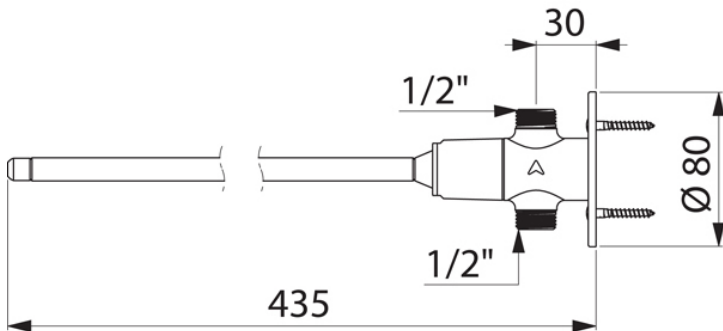

MODEL: **Delabie DLB-1470800**

DELABIE

TEMPOGENOU - Knee operated valve. Straight type in line inlet/outlet

Controls: Knee operated
Accreditation: WRAS

FEATURES & BENEFITS

- Water savings up to 85%.
- Total hygiene: no manual contact.
- Time flow ~7 sec.
- Flow rate pre-set at 3 lpm at 3 bar, can be adjusted from 1.5 to 6 lpm.
- Control lever reinforced by an internal stainless steel rod.
- Solid brass wall plate with reinforced fixing via 4 stainless steel screws.
- Cold or mixed water supply.

TECHNICAL INFO

- Connection(s): M1/2-inch.
- Length: 435mm.
- Flow rate: 3 lpm.

MAINTENANCE & CLEANING

Cleaning chrome: Do not use abrasive, chlorine or acid-based cleaning products. Avoid contact with concentrated bleach. Clean with soapy water using a cloth or sponge.