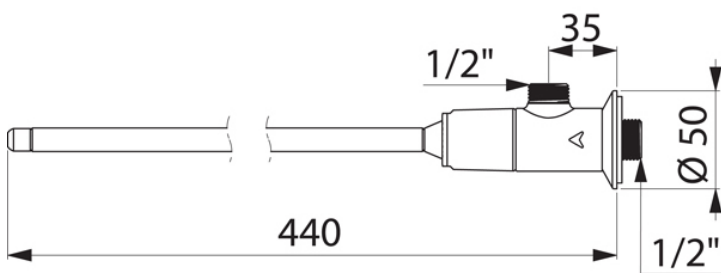

MODEL: **Delabie DLB-1468200**

DELABIE

TEMPOGENOU - Knee operated valve. Angled from the wall inlet

Controls: Knee operated
Accreditation: WRAS

FEATURES & BENEFITS

- Water savings up to 85%.
- Total hygiene: no manual contact.
- Time flow ~7 sec.
- Flow rate pre-set at 3 lpm at 3 bar, can be adjusted from 1.5 to 6 lpm.
- Control lever reinforced by an internal stainless steel rod.
- Fixing plate for wall mounting in solid brass, reinforced by 4 stainless steel screws.
- Cold or mixed water supply.

TECHNICAL INFO

- Connection(s): M1/2-inch.
- Length: 440mm.
- Flow rate: 3 lpm.

MAINTENANCE & CLEANING

Cleaning chrome: Do not use abrasive, chlorine or acid-based cleaning products. Avoid contact with concentrated bleach. Clean with soapy water using a cloth or sponge.