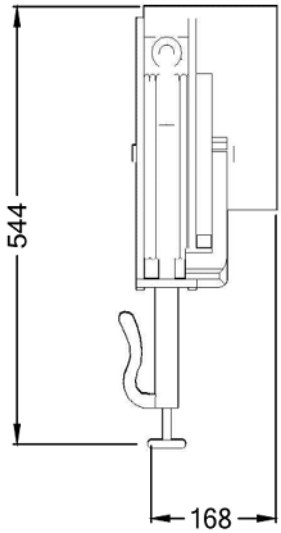

Lincat Limited

Whisby Road,
Lincoln, LN6 3QZ,
United Kingdom

Company No: 2175448

A member company of

Customer Care

Tel: +44 1522 875500

Email: care@lincat.co.uk

Export Customers

Tel: +44 1522 875536

Email: export@lincat.co.uk

Opening Hours

Monday – Friday:

8.30am – 5pm