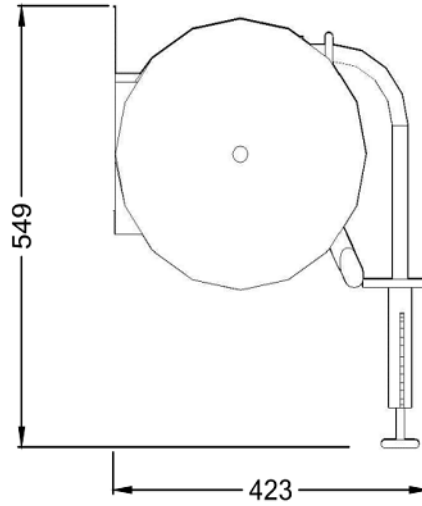

Lincat Limited

Whisby Road,
Lincoln, LN6 3QZ,
United Kingdom

Company No: 2175448

A member company of

Customer Care

Tel: +44 1522 875500

Email: care@lincat.co.uk

Export Customers

Tel: +44 1522 875536

Email: export@lincat.co.uk

Opening Hours

Monday – Friday:

8.30am – 5pm