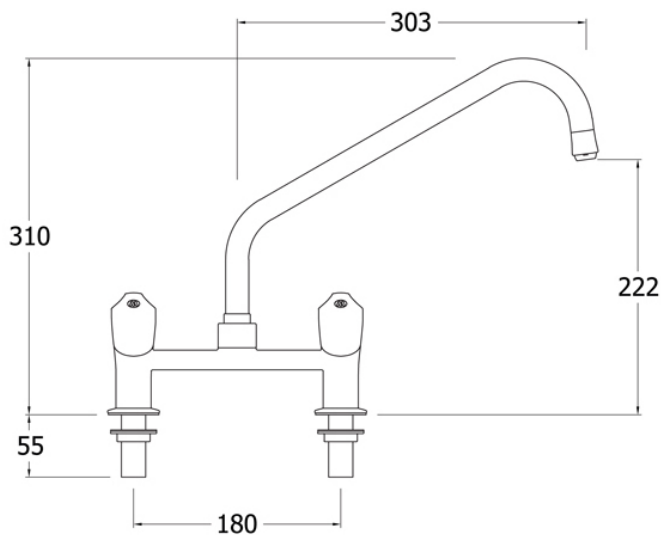

MODEL:

AquaTechnix TX-B-312D

AQUATECHNIX

AquaTechnix DOME head operated faucet TX-B-30 base with 300mm swivel spout. H: 310mm

Model range: TX-30
Base: TX-B-30
Pedestal: Twin Hole
Mount: Deck mounted
Water feed: Twin
Controls: Dome
Connections: 1/2-inch
Tap type: Twin Mixer
Spout: 300mm swivel
Accreditation: WRAS

FEATURES & BENEFITS

- Ergonomic in design and functionality..
- Modern, hygienic and practical design comes pre-assembled ready to install.
- All assembled models are factory tested up to 6 bar for quality assurance.
- Complete interchangeability between all bodies, spouts and pre-rinses means that product use can easily be changed on site at a later date.
- Includes PosiStop protected lever and dome heads for long life and reliability for all models

TECHNICAL INFO

- Connections: 1/2-inch
- Height: 310mm
- Recommended static water pressure range: 1.5 - 5 bar
- Flow rates for all TX-B-30 models - tested at 3 bar pressure: Fitted with WATER-SAVING diffuser: 3.70 l/m (INCLUDED) Fitted with STANDARD diffuser: 9.33 l/m

MAINTENANCE & CLEANING

Cleaning chrome: Do not use abrasive, chlorine or acid-based cleaning products. Avoid contact with concentrated bleach. Clean with soapy water using a cloth or sponge.

Dimensions are in millimeters. If a Cad file is required please visit www.mechline.com.

MECHLINE DEVELOPMENTS LIMITED

Tel: +44 (0)1908 261511 | Email: info@mechline.com | Web: www.mechline.com