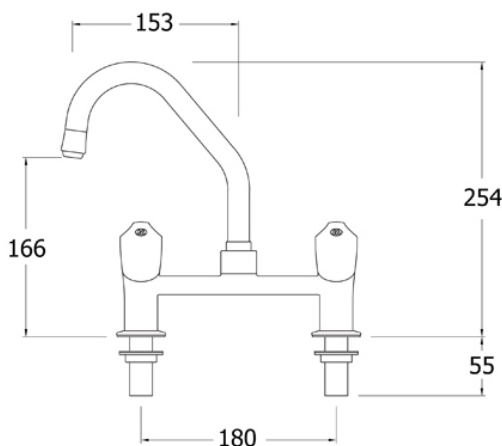

MODEL:

AquaTechnix TX-B-306D

AQUATECHNIX

AquaTechnix DOME head operated faucet TX-B-30 base with 150mm swivel spout. H: 254mm

Model range: TX-30
Base: TX-B-30
Pedestal: Twin Hole
Mount: Deck mounted
Water feed: Twin
Controls: Dome
Connections: 1/2-inch
Tap type: Twin Mixer
Spout: 150mm swivel
Accreditation: WRAS

FEATURES & BENEFITS

- Ergonomic in design and functionality.
- Modern, hygienic and practical design comes pre-assembled ready to install.
- All assembled models are factory tested up to 6 bar for quality assurance.
- Complete interchangeability between all bodies, spouts and pre-rinses means that product use can easily be changed on site at a later date.
- Includes PosiStop protected lever and dome heads for long life and reliability for all models

TECHNICAL INFO

- Connections: 1/2-inch
- Height: 254mm
- Recommended static water pressure range: 1.5 - 5 bar
- Flow rates for all TX-B-30 models - tested at 3 bar pressure: Fitted with WATER-SAVING diffuser: 3.70 l/m (INCLUDED) Fitted with STANDARD diffuser: 9.33 l/m

MAINTENANCE & CLEANING

Cleaning chrome: Do not use abrasive, chlorine or acid-based cleaning products. Avoid contact with concentrated bleach. Clean with soapy water using a cloth or sponge.

Dimensions are in millimeters. If a Cad file is required please visit www.mechline.com.

MECHLINE DEVELOPMENTS LIMITED

Tel: +44 (0)1908 261511 | Email: info@mechline.com | Web: www.mechline.com