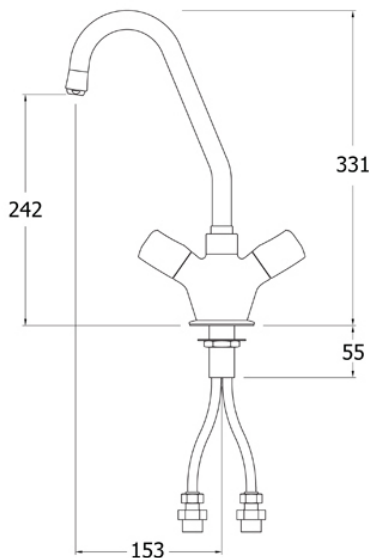

MODEL:

AquaTechnix TX-B-2SG6D

AQUATECHNIX

AquaTechnix DOME head operated faucet TX-B-20 base with 150mm swivel gooseneck spout. H: 331mm

Model range: TX-20
Base: TX-B-20
Pedestal: Single Hole
Mount: Deck mounted
Water feed: Twin
Controls: Dome
Connections: 1/2-inch
Tap type: Monobloc Mixer
Spout: 150mm swivel gooseneck
Accreditation: WRAS

TECHNICAL INFO

- Connection: 1/2-inch
- Height: 331mm
- Recommended static water pressure range: 1.5 - 5 bar
- Flow rates for all TX-B-20 models - tested at 3 bar pressure: Fitted with WATER-SAVING diffuser: 3.56 l/m (INCLUDED) Fitted with STANDARD diffuser: 10.33 l/m