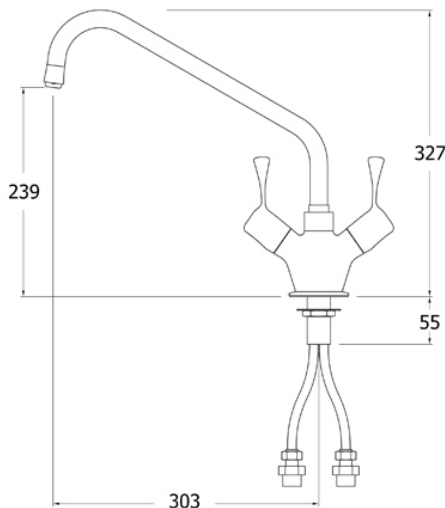

MODEL:

AquaTechnix TX-B-212L

AQUATECHNIX

AquaTechnix LEVER operated faucet TX-B-20 base with 300mm swivel spout. H: 327mm

Model range: TX-20
Base: TX-B-20
Pedestal: Single Hole
Mount: Deck mounted
Water feed: Twin
Controls: Lever
Connections: 1/2-inch
Tap type: Monobloc Mixer
Spout: 300mm swivel
Accreditation: WRAS

FEATURES & BENEFITS

- Ergonomic in design and functionality.
- Modern, hygienic and practical design comes pre-assembled ready to install.
- All assembled models are factory tested up to 6 bar for quality assurance.
- Complete interchangeability between all bodies, spouts and pre-rinses means that product use can easily be changed on site at a later date.
- Includes PosiStop protected lever and dome heads for long life and reliability for all models

TECHNICAL INFO

- Connection: 1/2-inch
- Height: 327mm
- Recommended static water pressure range: 1.5 - 5 bar
- Flow rates for all TX-B-20 models - tested at 3 bar pressure: Fitted with WATER-SAVING diffuser: 3.56 l/m (INCLUDED) Fitted with STANDARD diffuser: 10.33 l/m

MAINTENANCE & CLEANING

Cleaning chrome: Do not use abrasive, chlorine or acid-based cleaning products. Avoid contact with concentrated bleach. Clean with soapy water using a cloth or sponge.

Dimensions are in millimeters. If a Cad file is required please visit www.mechline.com.

MECHLINE DEVELOPMENTS LIMITED

Tel: +44 (0)1908 261511 | Email: info@mechline.com | Web: www.mechline.com