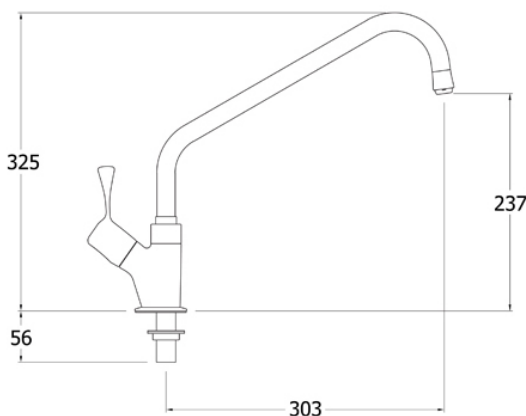

MODEL:

AquaTechnix TX-B-112L

AQUATECHNIX

AquaTechnix LEVER operated faucet TX-B-10 base with 300mm swivel spout. H: 325mm

Model range: TX-10
Base: TX-B-10
Pedestal: Single Hole
Mount: Deck mounted
Water feed: Single Monobloc
Controls: Lever
Connections: 1/2-inch
Tap type: Monobloc
Spout: 300mm swivel
Accreditation: WRAS

FEATURES & BENEFITS

- Ergonomic in design and functionality.
- Modern, hygienic and practical design comes pre-assembled ready to install.
- All assembled models are factory tested up to 6 bar for quality assurance.
- Complete interchangeability between all bodies, spouts and pre-rinse means that product use can easily be changed on site at a later date.
- Includes PosiStop protected lever and dome heads for long life and reliability for all models

TECHNICAL INFO

- Connection: 1/2-inch
- Height: 325mm
- Recommended static water pressure range: 1.5 - 5 bar
- Flow rates for all TX-B-10 models - tested at 3 bar pressure: Fitted with WATER-SAVING diffuser: 4.11 l/m (INCLUDED) Fitted with STANDARD diffuser: 10.84 l/m

MAINTENANCE & CLEANING

Cleaning chrome: Do not use abrasive, chlorine or acid-based cleaning products. Avoid contact with concentrated bleach. Clean with soapy water using a cloth or sponge.

Dimensions are in millimeters. If a Cad file is required please visit www.mechline.com.

MECHLINE DEVELOPMENTS LIMITED

Tel: +44 (0)1908 261511 | Email: info@mechline.com | Web: www.mechline.com