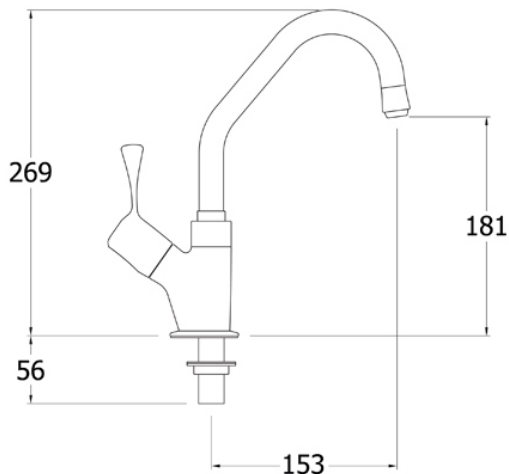

MODEL:

AquaTechnix TX-B-106L

AQUATECHNIX

AquaTechnix LEVER operated faucet TX-B-10 base with 150mm swivel spout. H: 269mm

Model range: TX-10
Base: TX-B-10
Pedestal: Single Hole
Mount: Deck mounted
Water feed: Single Monobloc
Controls: Lever
Connections: 1/2-inch
Tap type: Monobloc
Spout: 150mm swivel
Accreditation: WRAS

FEATURES & BENEFITS

- Ergonomic in design and functionality.
- Modern, hygienic and practical design comes pre-assembled ready to install.
- All assembled models are factory tested up to 6 bar for quality assurance.
- Complete interchangeability between all bodies, spouts and pre-rinse means that product use can easily be changed on site at a later date.
- Includes PosiStop protected lever and dome heads for long life and reliability for all models

TECHNICAL INFO

- Connection: 1/2-inch
- Height: 269mm
- Recommended static water pressure range: 1.5 - 5 bar
- Flow rates for all TX-B-10 models - tested at 3 bar pressure: Fitted with WATER-SAVING diffuser: 4.11 l/m (INCLUDED) Fitted with STANDARD diffuser: 10.84 l/m

MAINTENANCE & CLEANING

Cleaning chrome: Do not use abrasive, chlorine or acid-based cleaning products. Avoid contact with concentrated bleach. Clean with soapy water using a cloth or sponge.

Dimensions are in millimeters. If a Cad file is required please visit www.mechline.com.

MECHLINE DEVELOPMENTS LIMITED

Tel: +44 (0)1908 261511 | Email: info@mechline.com | Web: www.mechline.com