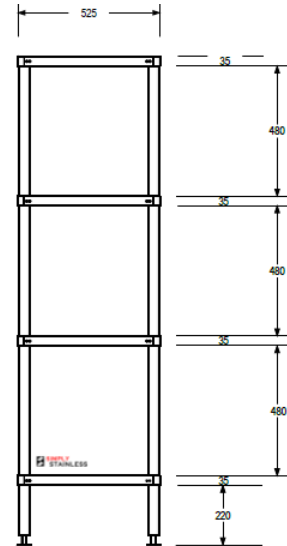

SIMPLY STAINLESS

www.simplystainless.com

Modular sinks tables and shelves

SPECIFICATION	
Frames	38mm stainless tube, stainless disc feet
Tops	1.2mm gauge, double grub screw collars
Feet	Stainless Steel disc feet, welded stainless insert

SPECIFICATION	
Frames	38mm stainless tube, stainless disc feet, plastic drainage tube, spigot and gutter
Tops	1.2mm gauge, double grub screw collars

17	4 TIER SHELVING AND DEFROST RACK	
	Product Code	Dimensions
	17-0900 (to 1500)	900mm x 525mm x 1800mm
	17-DF-0900 (to 1200)	900mm x 600mm x 1800mm