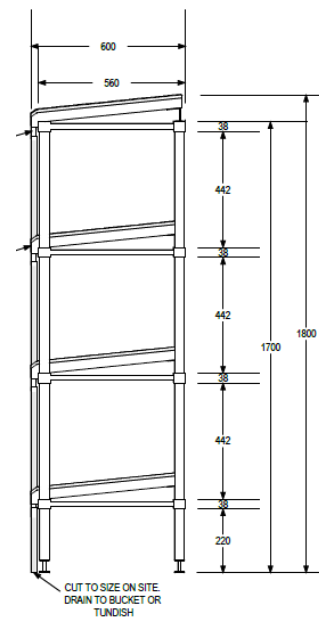

SIMPLY STAINLESS

www.simplystainless.com

Modular sinks tables and shelves

SPECIFICATION	
Frames	38mm stainless tube, stainless disc feet
Tops	1.2mm gauge, double grub screw collars
Feet	Stainless Steel disc feet, welded stainless insert

SPECIFICATION	
Frames	38mm stainless tube, stainless disc feet, plastic drainage tube, spigot and gutter
Tops	1.2mm gauge, double grub screw collars

17	4 TIER SHELVING AND DEFROST RACK	
	Product Code	Dimensions
	17-0900 (to 1500)	900mm x 525mm x 1800mm
	17-DF-0900 (to 1200)	900mm x 600mm x 1800mm