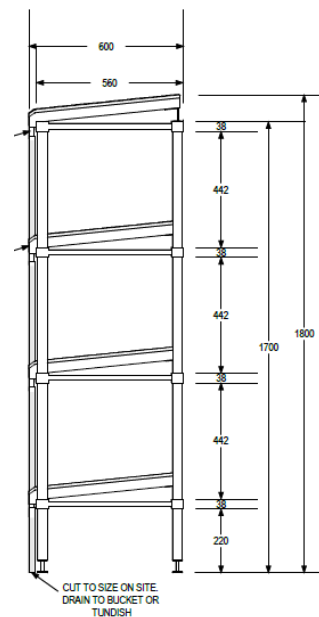

## Modular sinks tables and shelves

SPECIFICATION	
Frames	38mm stainless tube, stainless disc feet
Tops	1.2mm gauge, double grub screw collars
Feet	Stainless Steel disc feet, welded stainless insert

SPECIFICATION	
Frames	38mm stainless tube, stainless disc feet, plastic drainage tube, spigot and gutter
Tops	1.2mm gauge, double grub screw collars

17	4 TIER SHELVING AND DEFROST RACK	
	Product Code	Dimensions
	17-0900 (to 1500)	900mm x 525mm x 1800mm
	17-DF-0900 (to 1200)	900mm x 600mm x 1800mm