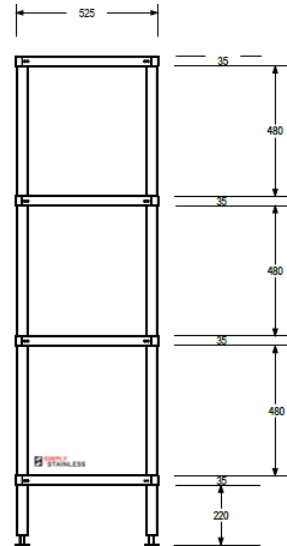

## Modular sinks tables and shelves

SPECIFICATION	
Frames	38mm stainless tube, stainless disc feet
Tops	1.2mm gauge, double grub screw collars
Feet	Stainless Steel disc feet, welded stainless insert

SPECIFICATION	
Frames	38mm stainless tube, stainless disc feet, plastic drainage tube, spigot and gutter
Tops	1.2mm gauge, double grub screw collars

17	4 TIER SHELVING AND DEFROST RACK	
	Product Code	Dimensions
	17-0900 (to 1500)	900mm x 525mm x 1800mm
	17-DF-0900 (to 1200)	900mm x 600mm x 1800mm