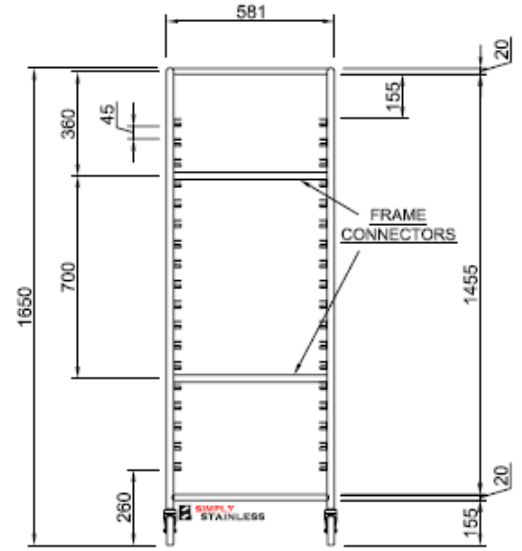

SIMPLY STAINLESS

www.simplystainless.com

Modular sinks tables and shelves

SPECIFICATION	
Frames	Fully welded 25mm stainless tube, Lockable castors 100mm
Runners	1.2mm gauge, fully welded

16	2 AND 3 TIER TROLLEY	
	Product Code	Dimensions
	16.2/1	581mm x 680mm x 1650mm
	16.1/1	377mm x 570mm x 1650mm