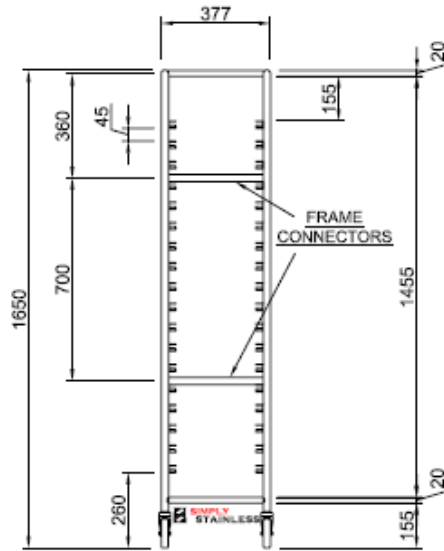

SIMPLY STAINLESS

www.simplystainless.com

Modular sinks tables and shelves

SPECIFICATION	
Frames	Fully welded 25mm stainless tube, Lockable castors 100mm
Runners	1.2mm gauge, fully welded

16	2 AND 3 TIER TROLLEY	
	Product Code	Dimensions
	16.2/1	581mm x 680mm x 1650mm
	16.1/1	377mm x 570mm x 1650mm