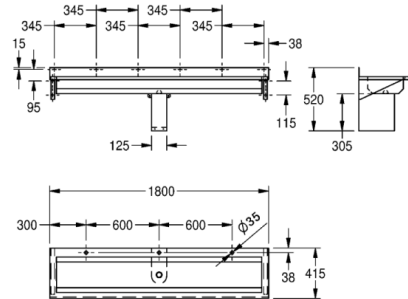

# SATURN wall mounted washtrough

MODEL RANGE: SATURN | SANX180 | 203.0000.191

Washbasins & Washtroughs | Washtroughs

Wall mounted washtroughs with tap deck and optional rear splashbacks incorporating manual or electronic self-closing water controls ,manufactured from 1.2mm thick stainless steel.

1800 mm Washtrough with Tap Deck for 3 users

Technical data	
Bowl height	115.00 mm
Bowl width	290.00 mm
Bowl depth	1,690.00 mm
Material thickness	1.20 mm
Overall depth	415.00 mm
Overall height	215.00 mm
Overall width	1,800.00 mm
Waste hole projection	220.00 mm
Material	Stainless steel
Material code	1.4301 Chrome Nickel steel V2A
Tailor made	No
Type of mounting	Wall mounting
Waste hole position	Center
Rear upstand	Yes
Splash back	Component of another part
Surface finish	Satin finished
Number of tap holes	3.00000
Waste kit included	Yes
Waste size	DN 50
Number of waste holes	1.00000
Product code	203.0000.191