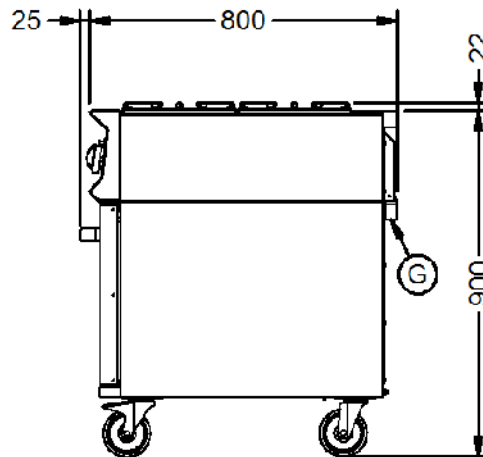

Unit Height (External) mm	920
Unit Width (External) mm	900
Unit Depth (External) mm	800
Height (Internal) mm	405
Width (Internal) mm	715
Depth (Internal) mm	530
Shelf Dimensions Width mm	710
Shelf Dimensions Depth mm	512
Hob Dimensions mm	300 x 300
Net Weight Kg	136.4

Shipping

Packed Weight Kg	149
Packed Height cm	107
Packed Width cm	100
Packed Depth cm	85

Available Accessories

Available Accessories

OA8902

SPLASHBACK/SHELF - OG8002

Technical Picture

Lincat Limited