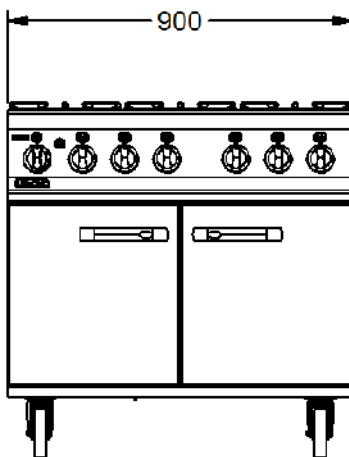

Power and Performance

BTU per Hour	187,660
Total Power kW	55.0
Temperature Range °C	120-260
Cooking Area (Width x Depth) mm	900 x 600
Temperature Control	Mechanical
Rating per Hob kW	7.5
Oven Rating kW	10.0

Unit Height (External) mm	920
Unit Width (External) mm	900
Unit Depth (External) mm	800
Height (Internal) mm	405
Width (Internal) mm	715
Depth (Internal) mm	530
Shelf Dimensions Width mm	710
Shelf Dimensions Depth mm	512
Hob Dimensions mm	300 x 300
Net Weight Kg	136.4

Shipping

Packed Weight Kg	149
Packed Height cm	107
Packed Width cm	100
Packed Depth cm	85

Available Accessories

Available Accessories

OA8902

SPLASHBACK/SHELF - OG8002

Technical Picture

Lincat Limited