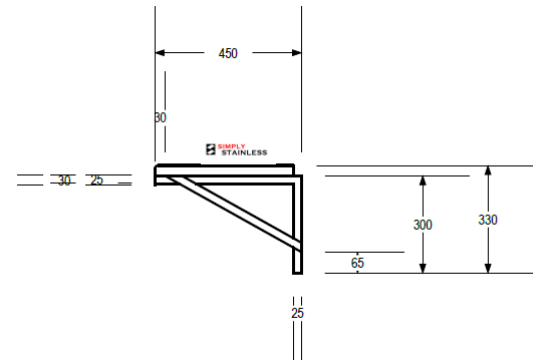

SIMPLY STAINLESS

www.simplystainless.com

Modular sinks tables and shelves

SPECIFICATION	
Tops	1.2mm gauge, high quality stainless steel, no. 4 finish, Safe edge to exposed edges
Frames	25mm Square tube, 3mm Stainless flat bar, pre drilled holes

28	MICROWAVE SHELF	
	Product Code	Dimensions
	28.MW.0450	450mm x 600mm
	28.MW.0580	580mm x 600mm