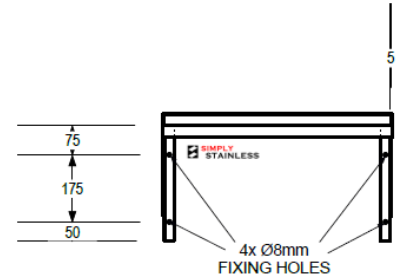

SIMPLY STAINLESS

www.simplystainless.com

Modular sinks tables and shelves

SPECIFICATION	
Tops	1.2mm gauge, high quality stainless steel, no. 4 finish, Safe edge to exposed edges
Frames	25mm Square tube, 3mm Stainless flat bar, pre drilled holes

28	MICROWAVE SHELF	
	Product Code	Dimensions
	28.MW.0450	450mm x 600mm
	28.MW.0580	580mm x 600mm