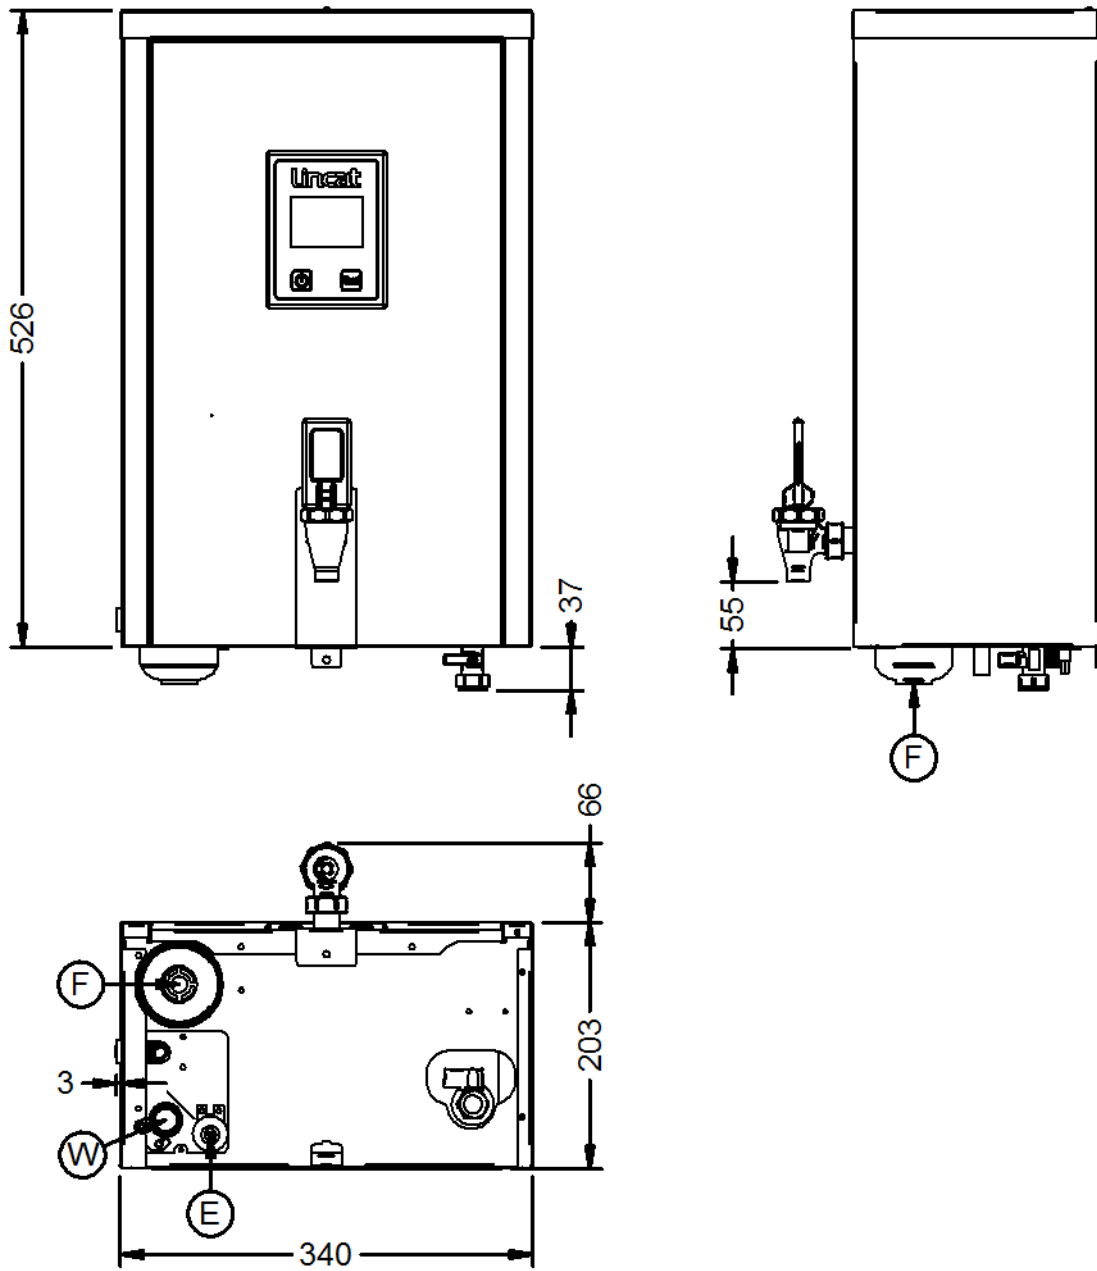

Available Accessories

DR95	NULL
FC04	Filter Cartridge for Lincat FilterFlow Water Boiler

Technical Picture