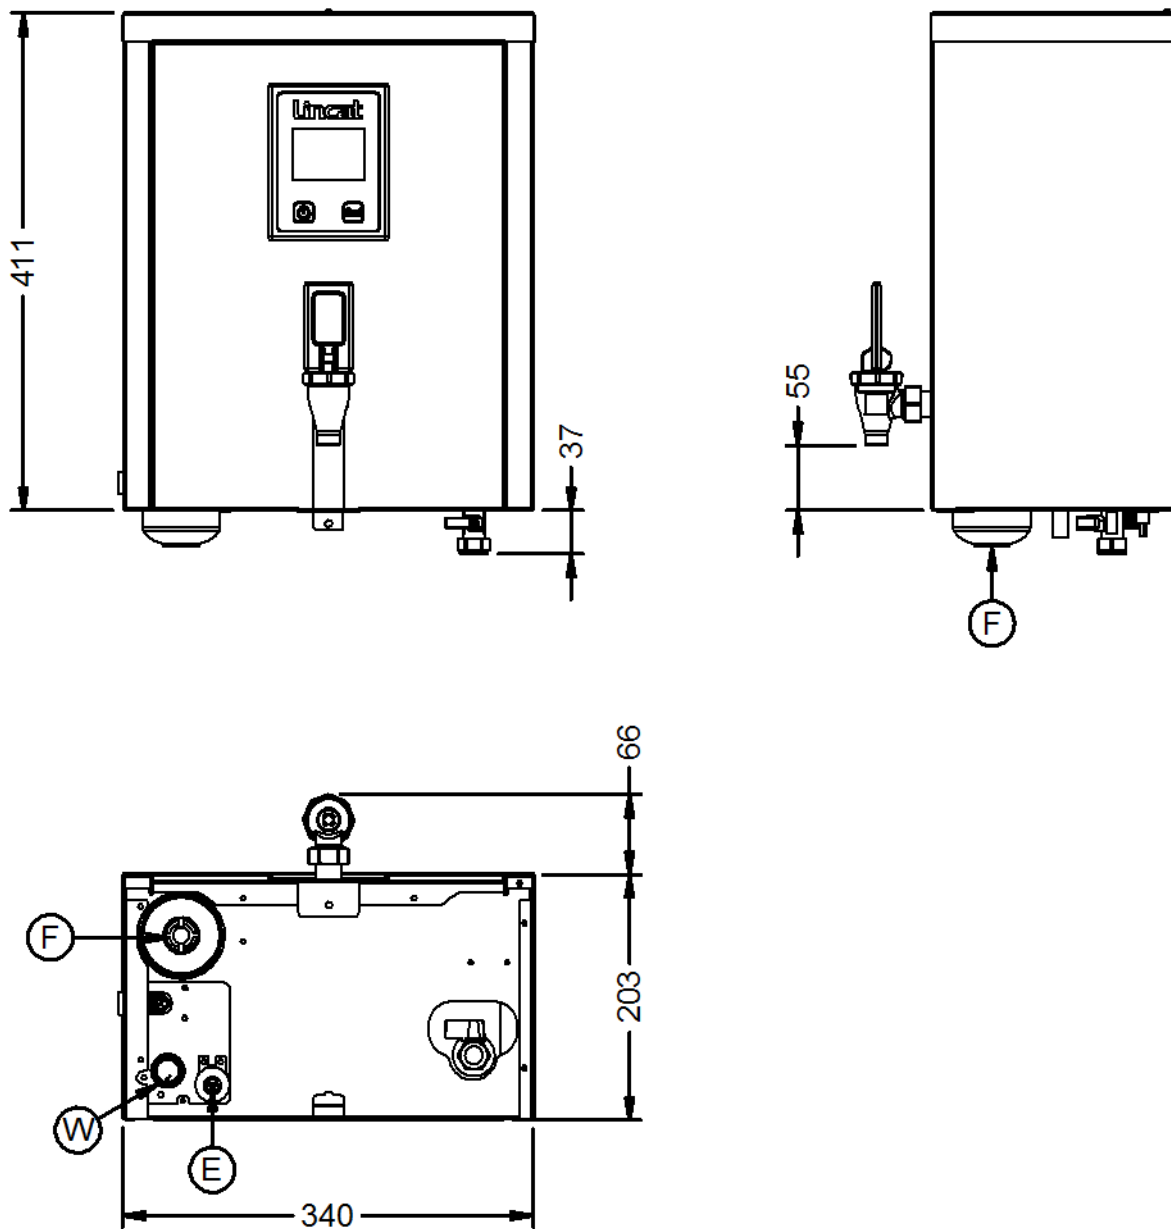

Available Accessories

DR95	NULL
FC04	Filter Cartridge for Lincat FilterFlow Water Boiler

Technical Picture