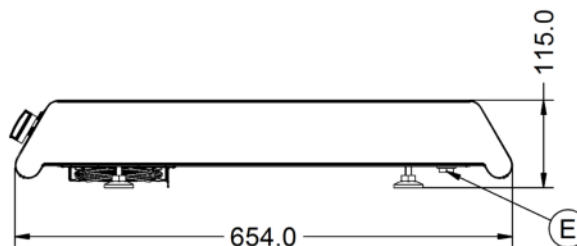

Power and Performance

Total Power kW	2 x 3.0
IP Rating	IP24
Temperature Control	Electronic
Rating per Hob kW	Rear 2.0; Front 1.0

Key Specifications

Number of Hobs	4
Shape of Hob	Round

Weights and Dimensions

Unit Height (External) mm	115
Unit Width (External) mm	600
Unit Depth (External) mm	654
Hob Dimensions mm	Rear 180; Front 120
Net Weight Kg	22.1

Supply Connections

Requires Installation	No
Requires Electrical Supply	Yes
UK 3 Pin Plug	Yes
Requires Hardwiring	No
Electrical Supply Rating Watts	2 x 3,000
Single Phase Amps	2 x 13.0
Single Phase Voltage	230

Shipping

Packed Weight Kg	24.31
Packed Height cm	49.5
Packed Width cm	70
Packed Depth cm	70

Technical Picture

Lincat Limited

Whisby Road,
Lincoln, LN6 3QZ,
United Kingdom

Company No: 2175448

A member company of