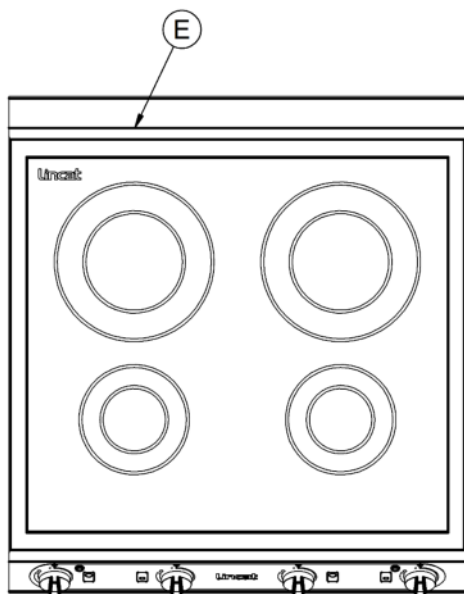

Power and Performance

Total Power kW	2 x 3.0
IP Rating	IP24
Temperature Control	Electronic
Rating per Hob kW	Rear 2.0; Front 1.0

Key Specifications

Number of Hobs	4
Shape of Hob	Round

Weights and Dimensions

Unit Height (External) mm	115
Unit Width (External) mm	600
Unit Depth (External) mm	654
Hob Dimensions mm	Rear 180; Front 120
Net Weight Kg	22.1

Supply Connections

Requires Installation	No
Requires Electrical Supply	Yes
UK 3 Pin Plug	Yes
Requires Hardwiring	No
Electrical Supply Rating Watts	2 x 3,000
Single Phase Amps	2 x 13.0
Single Phase Voltage	230

Shipping

Packed Weight Kg	24.31
Packed Height cm	49.5
Packed Width cm	70
Packed Depth cm	70

Technical Picture

Lincat Limited

Whisby Road,
Lincoln, LN6 3QZ,
United Kingdom

Company No: 2175448

A member company of