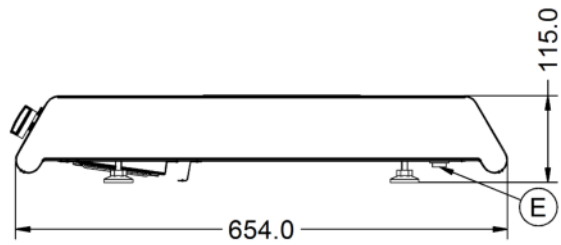

Power and Performance

Total Power kW	2.4
IP Rating	IP24
Temperature Control	Electronic
Rating per Hob kW	2.4

Key Specifications

Number of Hobs	1
Shape of Hob	Round

Weights and Dimensions

Unit Height (External) mm	115
Unit Width (External) mm	400
Unit Depth (External) mm	654
Hob Dimensions mm	180
Net Weight Kg	12.6

Packed Weight Kg	13.86
Packed Height cm	25
Packed Width cm	70
Packed Depth cm	55

Technical Picture

Lincat Limited

Whisby Road,
Lincoln, LN6 3QZ,
United Kingdom

Company No: 2175448

A member company of

Customer Care