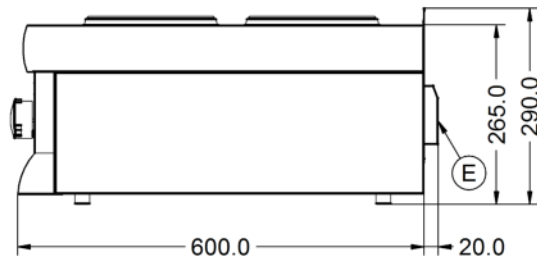

Technical Picture

Lincat Limited

Whisby Road,
Lincoln, LN6 3QZ,
United Kingdom

Company No: 2175448

A member company of

Customer Care

Tel: +44 1522 875500
Email: care@lincat.co.uk

Export Customers

Tel: +44 1522 875536
Email: export@lincat.co.uk

Opening Hours

Monday – Friday:
8.30am – 5pm