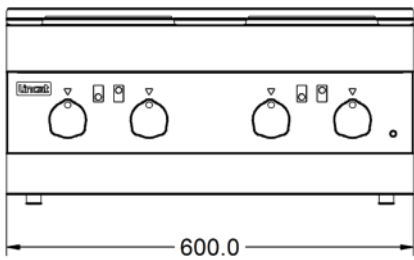

Technical Picture

Lincat Limited

Whisby Road,
Lincoln, LN6 3QZ,
United Kingdom

Company No: 2175448

A member company of

Customer Care

Tel: +44 1522 875500
Email: care@lincat.co.uk

Export Customers

Tel: +44 1522 875536
Email: export@lincat.co.uk

Opening Hours

Monday – Friday:
8.30am – 5pm