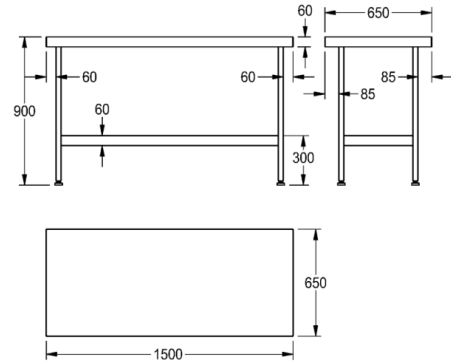

Central desk

MODEL RANGE: MAXIMA | F20614Z |

Catering sinks | Work tops

Centre tables at 900 mm height to complement the Mini, Midi and Magnum wall tables. The tables are manufactured from 1.2 mm thick, grade 1.4301 (304) stainless steel with a satin polish finish. The stainless steel underframe and shelf is supplied flat pack with easy to read assembly instructions. Each leg is fitted with an adjustable foot (-20, +10 mm) with a working height of 900 mm.

Midi Centre table with flat pack underframe
Adjustable feet
Dimensions 1500 x 650 x 900 mm (W x H x D)

Technical data	
Material thickness	1.20 mm
Overall depth	650.00 mm
Overall height	900.00 mm
Overall width	1,500.00 mm
Material	Stainless steel
Material code	1.4301 Chrome Nickel steel V2A
Tailor made	No
Type of mounting	Floor mounting
Rear upstand	Yes
Surface finish	Satin finished
Product code	214.0000.143