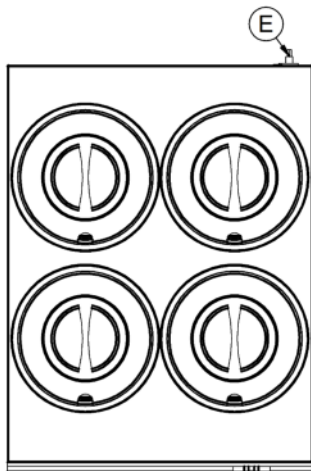

Available Accessories

SLS4

Lincat Silverlink 600 Free-standing Floor Stand - for units W 450 mm

Technical Picture