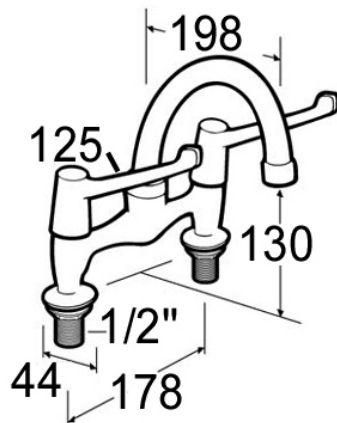

MODEL:

Performa 2523QTELCP

Performa

1/2-inch Mixer with 6-inch Levers and Swivel spout

Mount: Deck mounted
Water feed: Twin
Cont: 6-inch lever
Connect: 1/2-inch
Tap type: Deck Mixer

FEATURES & BENEFITS

- Especially engineered for long life and service.
- Recognised industry leader.
- Suitable for a wide variety of applications.
- Easy to service and maintain.
- High quality polished chrome finish.

TECHNICAL INFO

- Connection(s): 1/2-inch.
- Worktop hole: 25mm.
- Recommended static water pressure range: 0.2-6 bar.

MAINTENANCE & CLEANING

Cleaning chrome: Do not use abrasive, chlorine or acid-based cleaning products. Avoid contact with concentrated bleach. Clean with soapy water using a cloth or sponge.

Dimensions are in millimeters. If a Cad file is required please visit www.mechline.com.

MECHLINE DEVELOPMENTS LIMITED

Tel: +44 (0)1908 261511 | Email: info@mechline.com | Web: www.mechline.com