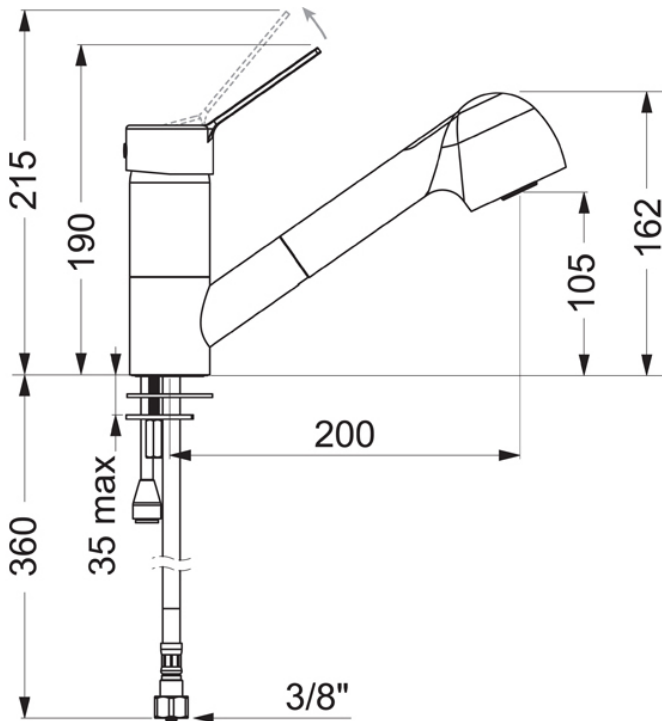

MODEL: **Delabie DLB-4422**

DELABIE

Delabie 3/8-inch Single Lever Mixer tap with swivelling spout and retractable spray head

Pedestal: Single Hole
Mount: Deck mounted
Water feed: Twin
Controls: Lever
Connections: 3/8-inch
Tap type: Monobloc Mixer
Spout: Swivel

FEATURES & BENEFITS

- Spray head can pull out and extend to approximately 1-metre.
- Ergo control lever.
- Retracting hand spray with 2 jet options: flow straightener/rain effect.
- Body with smooth interior.
- Flow rate 12 lpm at 3 bar.
- Mixed water brass outlet L. 105mm.
- Counterweight specific to flexible hose.
- Chrome-plated brass body and Hygiene control lever.
- No manual contact thanks to hygiene control lever.
- PEX flexibles F3/8-inch supplied and reinforced fixing via 2 stainless steel rods.

TECHNICAL INFO

- Connection(s): F3/8-inch.
- Drop height: 105mm.
- Spout length: 200mm.
- Flow rate: 12 lpm.

MAINTENANCE & CLEANING

Cleaning chrome: Do not use abrasive, chlorine or acid-based cleaning products. Avoid contact with concentrated bleach. Clean with soapy water using a cloth or sponge.

Dimensions are in millimeters. If a Cad file is required please visit www.mechline.com.

MECHLINE DEVELOPMENTS LIMITED

Tel: +44 (0)1908 261511 | Email: info@mechline.com | Web: www.mechline.com