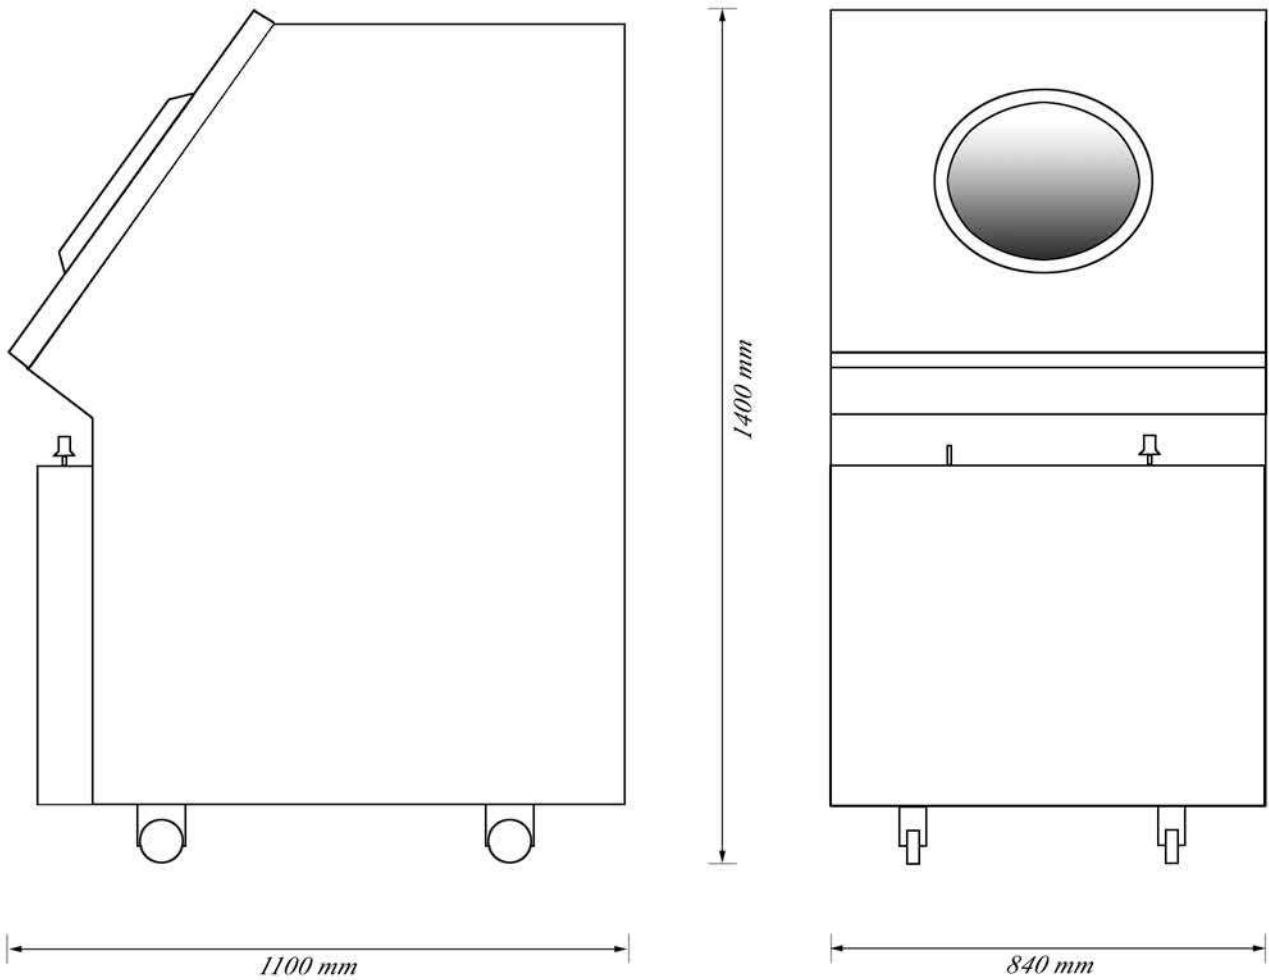

SHAHI TAFTOON GAS FIRED

- New and improved design
- Designed to produce thin lavash bread of up to 500mm in diameter
- Easy to clean and maintain
- Can be made to measure

JustCatering.Com

Distributed By JustCatering.Com Ltd
10 Jessop Av, Norwood Green, Middlesex, UB2 5UY, UK
Tel: +44 (0) 845 0034271 Direct line +44 (0) 7006342365
Email sales@justcatering.com Web site www.justcatering.com

Technical Data

	<i>One size</i>
<i>Capacity (300 mm Lavash)</i>	<i>5 -7</i>
<i>Weight</i>	<i>225 Kgs</i>

Continuous product improvement is a policy of **JustCatering.Com** therefore specification and design are subject to change without notice