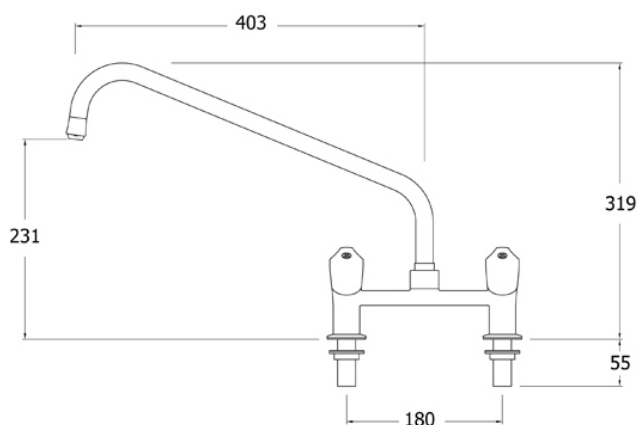

MODEL:

AquaTechnix TX-B-316D

AQUATECHNIX

AquaTechnix DOME head operated faucet TX-B-30 base with 400mm swivel spout. H: 334mm

Model range: TX-30
Base: TX-B-30
Pedestal: Twin Hole
Mount: Deck mounted
Water feed: Twin
Controls: Dome
Connections: 1/2-inch
Tap type: Twin Mixer
Spout: 400mm swivel
Accreditation: WRAS

FEATURES & BENEFITS

- Ergonomic in design and functionality.
- Modern, hygienic and practical design comes pre-assembled ready to install.
- All assembled models are factory tested up to 6 bar for quality assurance.
- Complete interchangeability between all bodies, spouts and pre-rinses means that product use can easily be changed on site at a later date.
- Includes PosiStop protected lever and dome heads for long life and reliability for all models

TECHNICAL INFO

- Connections: 1/2-inch
- Height: 334mm
- Recommended static water pressure range: 1.5 - 5 bar
- Flow rates for all TX-B-30 models - tested at 3 bar pressure: Fitted with WATER-SAVING diffuser: 3.70 l/m (INCLUDED) Fitted with STANDARD diffuser: 9.33 l/m

MAINTENANCE & CLEANING

Cleaning chrome: Do not use abrasive, chlorine or acid-based cleaning products. Avoid contact with concentrated bleach. Clean with soapy water using a cloth or sponge.

Dimensions are in millimeters. If a Cad file is required please visit www.mechline.com.

MECHLINE DEVELOPMENTS LIMITED

Tel: +44 (0)1908 261511 | Email: info@mechline.com | Web: www.mechline.com