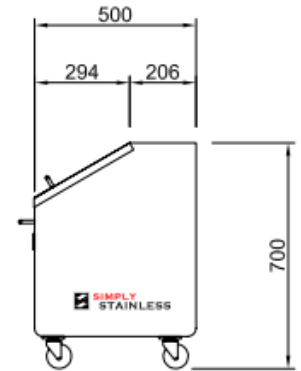

SIMPLY STAINLESS

www.simplystainless.com

Modular sinks tables and shelves

SPECIFICATION	
Bin	1.2mm gauge, high quality stainless steel, no. 4 finish, 75mm castors (locking and non locking), ingredient information slip, 100 litre capacity

26	INGREDIENT BIN	
	Product Code	Dimensions
	26.BIN	500mm x 500mm x 700mm