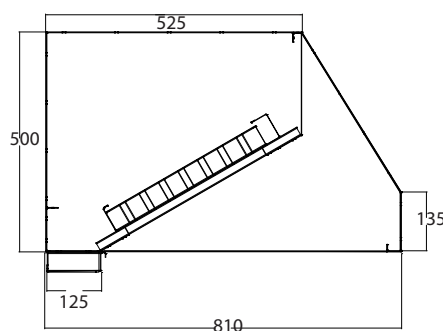

1000/1200/1500/1800/2100/2400

Model No.	Dims (WxDxH)mm	Canopy	External Fan	Internal Fan	Deluxe Light	Gas Interlock System	No. of Pallets for Delivery
ST1050	1000 x 810 x 500	£695	£588	£666	£250	POA	1
ST1250	1200 x 810 x 500	£760	£588	£666	£250	POA	1
ST1550	1500 x 810 x 500	£880	£700	£733	£290	POA	1
ST1850	1800 x 810 x 500	£990	£700	£733	£290	POA	2
ST2150	2100 x 810 x 500	£1,125	£855	£888	£310	POA	2
ST2450	2400 x 810 x 500	£1,255	£855	£888	£310	POA	2