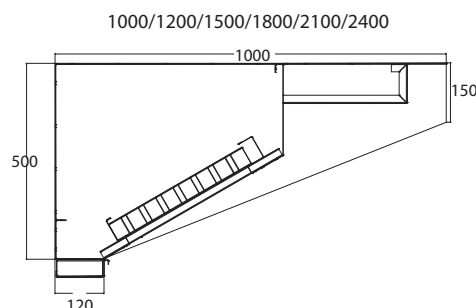

Specify your General Canopy - it's simple.

Choose your canopy size, your fan type and specify lights if you need them and our new Gas Interlock system pack if required. Our newly re-designed General Canopy is the perfect canopy for medium to large catering businesses, large restaurants and other commercial cooking environments.