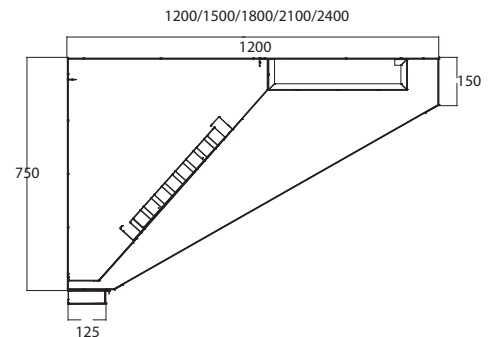

Specify your TITAN Canopy - it's simple.

Choose your canopy size, your fan type and specify lights if you need them. Our newly re-designed TITAN Canopy is the perfect canopy for large catering businesses, hospitals, hotels, prisons, schools and other high volume catering environments.