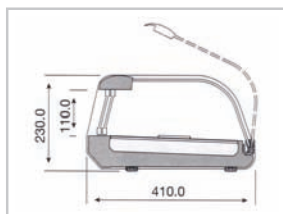

Chilled & Frozen Storage/ Prep Counters

Hors D'Oeuvres/Tapas Coolers and Sushi Display

Hors D'Oeuvres/Tapas Coolers Construction

- Exterior choice of anodized aluminium silver colour or lacquered wood effect
- Interior AISI 304 grade stainless steel
- Supplied with 1/3 gastronorm containers (40mm deep)
- LED illumination in top profile
- Sliding rear doors
- Lifting curved front glass