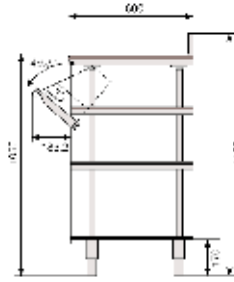

# Back Bar Coffee Unit & Shelving

MCAF1000CD

MCAF820

MCAF1500

**304  
STAINLESS  
STEEL**

ME30-2000

## FEATURES

- High grade 304 stainless steel fabrication
- Adjustable legs
- 100mm covered upstand
- Suites with FMPP range
- Pull down knock out drawer in MCAF models
- CI – drawers to the left; CD – drawers to the right

MODEL	EXT. DIMENSIONS (H x W x D mm)	WEIGHT (kg)	RRP
MCAF820	1050 x 820 x 600	58	£812.00
MCAF1000CI	1050 x 1000 x 600	72	£951.00
MCAF1000CD	1050 x 1000 x 600	72	£951.00
MCAF1500	1050 x 1468 x 600	98	£1,271.00
MCAF2000	1050 x 1960 x 600	124	£1,448.00
MCAF2500	1050 x 2452 x 600	147	£1,925.00
ME30-1000	1050 x 1000 x 300	45	£666.00

MODEL	EXT. DIMENSIONS (H x W x D mm)	WEIGHT (kg)	RRP
ME30-1500	1050 x 1468 x 300	57	£887.00
ME30-2000	1050 x 1960 x 300	77	£1,156.00
ME30-2500	1050 x 2452 x 300	91	£1,656.00
ME60-1000	1050 x 1000 x 600	66	£793.00
ME60-1500	1050 x 1468 x 600	89	£952.00
ME60-2000	1050 x 1960 x 600	120	£1,239.00
ME60-2500	1050 x 2452 x 600	143	£1,794.00